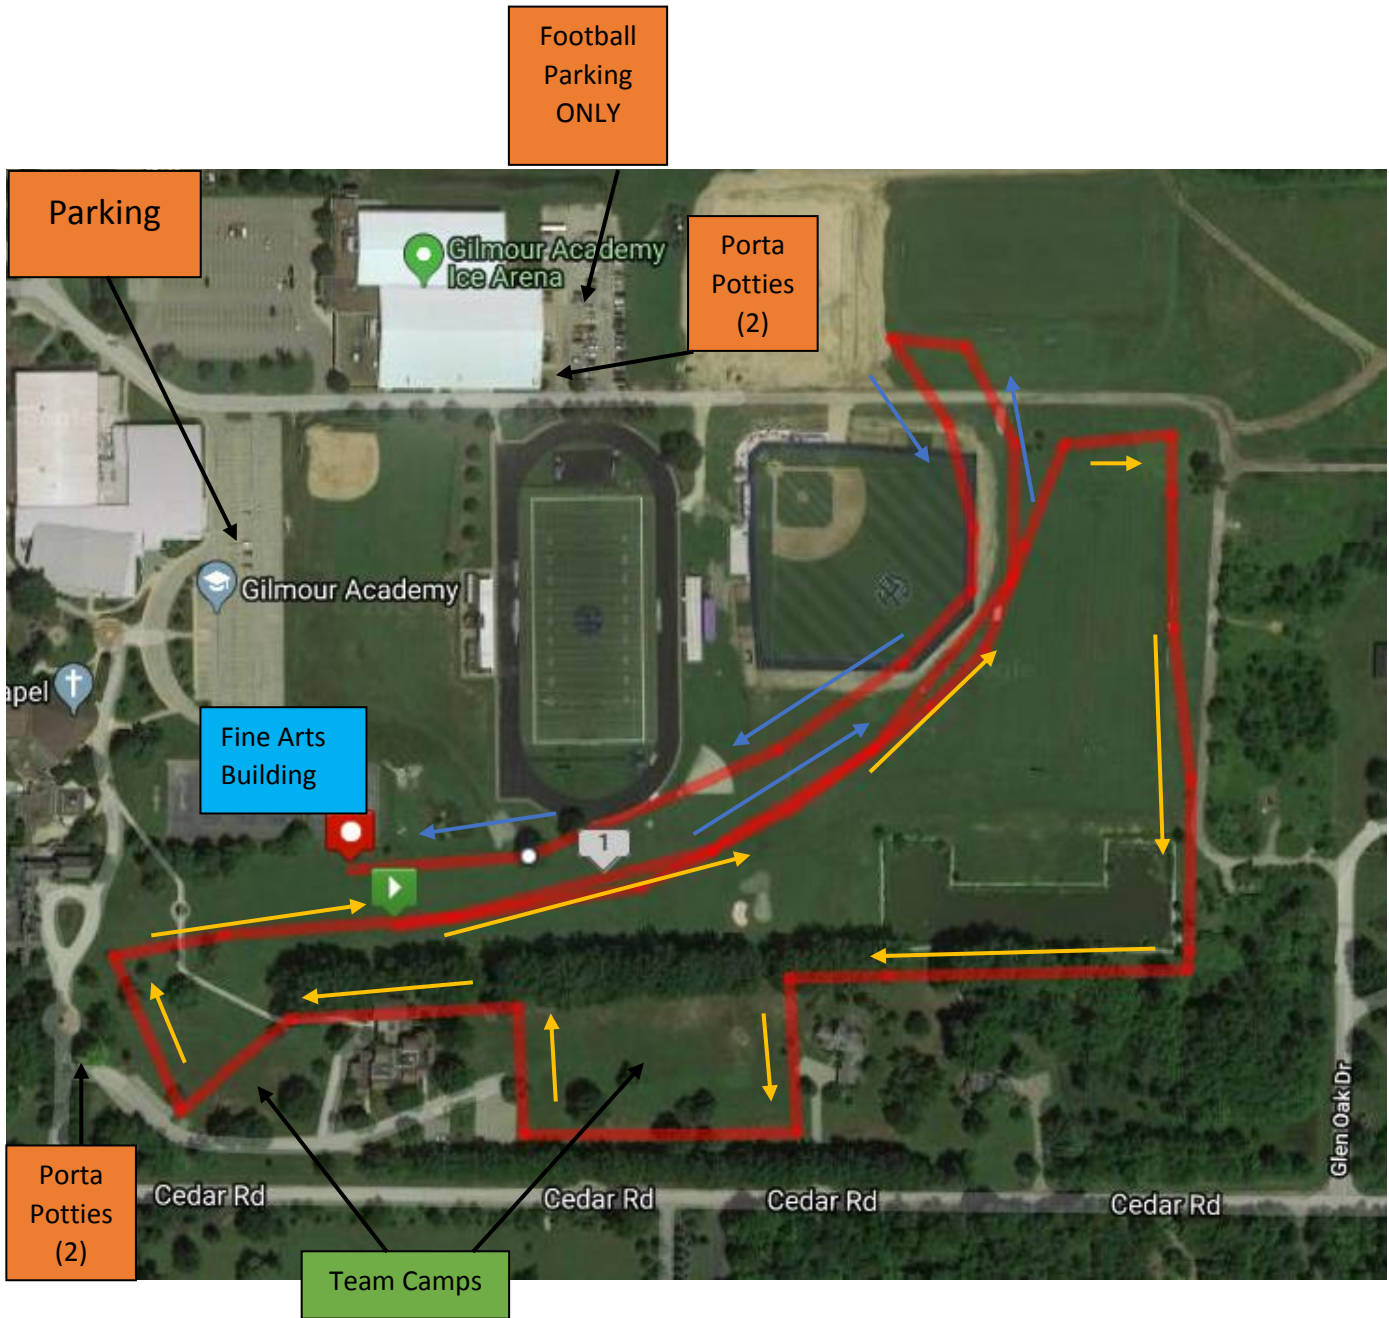

Gilmour Academy
1.5 Mile Course

Parking will be only in designated areas; follow directions by parking staff. Utilize the lower school parking lot for easy access to the course.